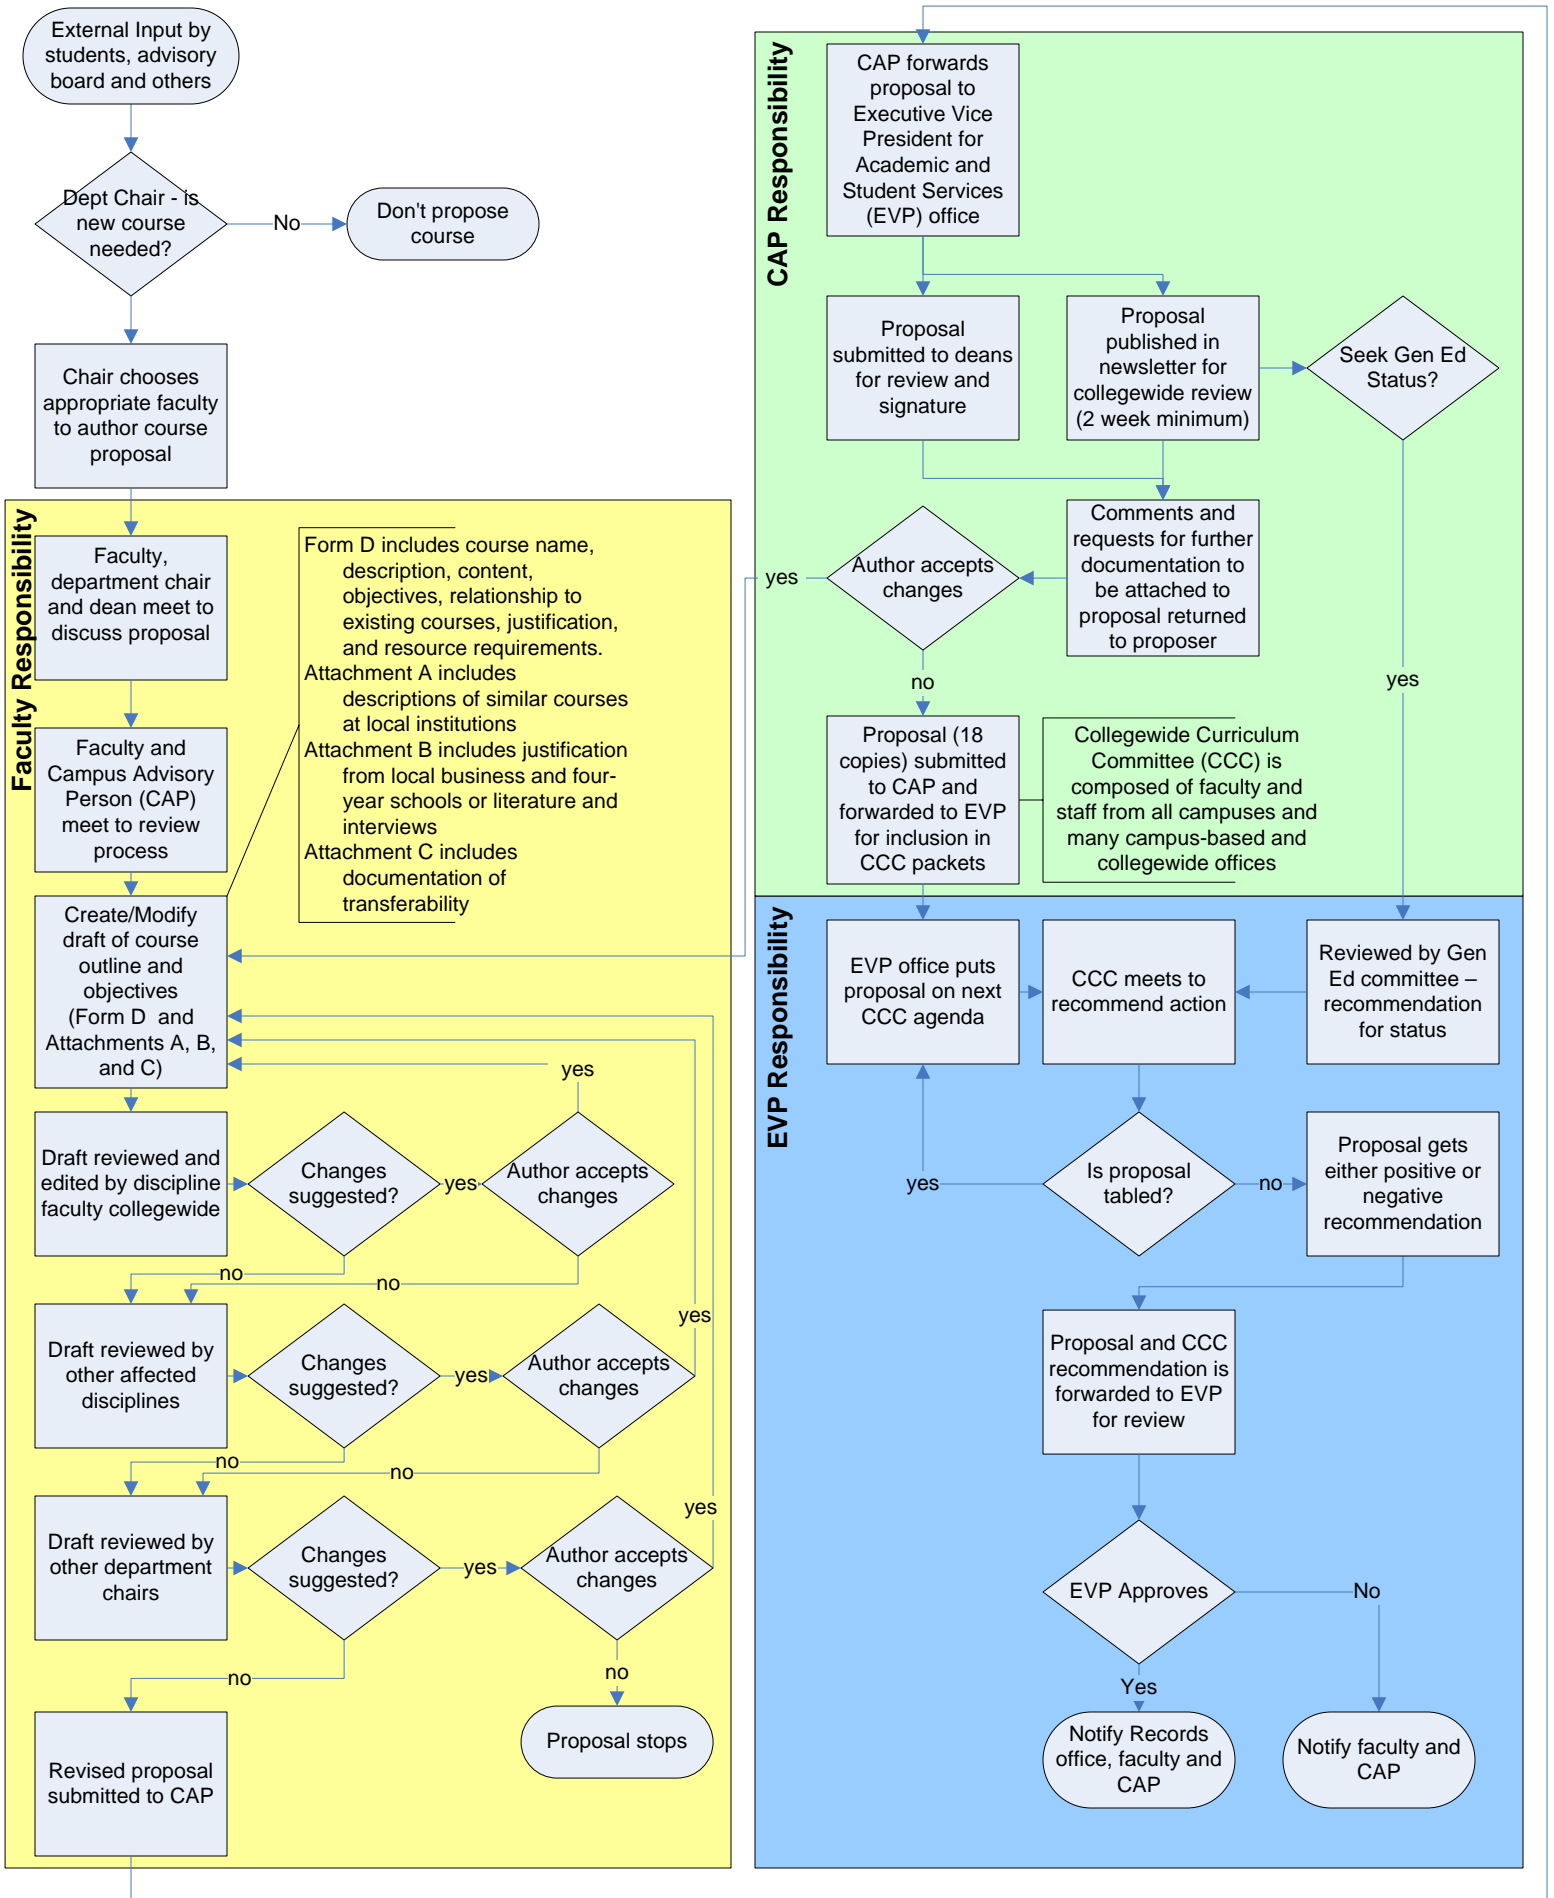

New Course Creation Process at Montgomery College

Full Time Fellowship – AY2007-2008

(Spring Semester Only Fellowship)

ID	Task	Start	Finish	2007												2008				
				Apr	May	Jun	Jul	Aug	Sep	Oct	Nov	Dec	Jan	Feb	Mar	Apr	May	Jun	Jul	Aug
1	Select Theme	4/4/2007	4/30/2007	█																
2	Select Facilitator(s)	5/1/2007	11/9/2007		█	█	█	█	█	█	█	█	█	█	█	█				
3	Call for Applications	5/1/2007	9/14/2007		█	█	█	█	█	█	█	█								
4	Approve Applications	9/17/2007	10/1/2007						█	█										
5	Fellowship	1/22/2008	5/12/2008																█	

The Center for Teaching and Learning Montgomery College

The Center for Teaching and Learning Montgomery College

Creating A Visio Drawing

Creating a Visio Drawing

The Center for Teaching and Learning
 Web Site Architecture

 <http://www.montgomerycollege.edu/ctl/>

The Center for Teaching and Learning

Web Site Architecture