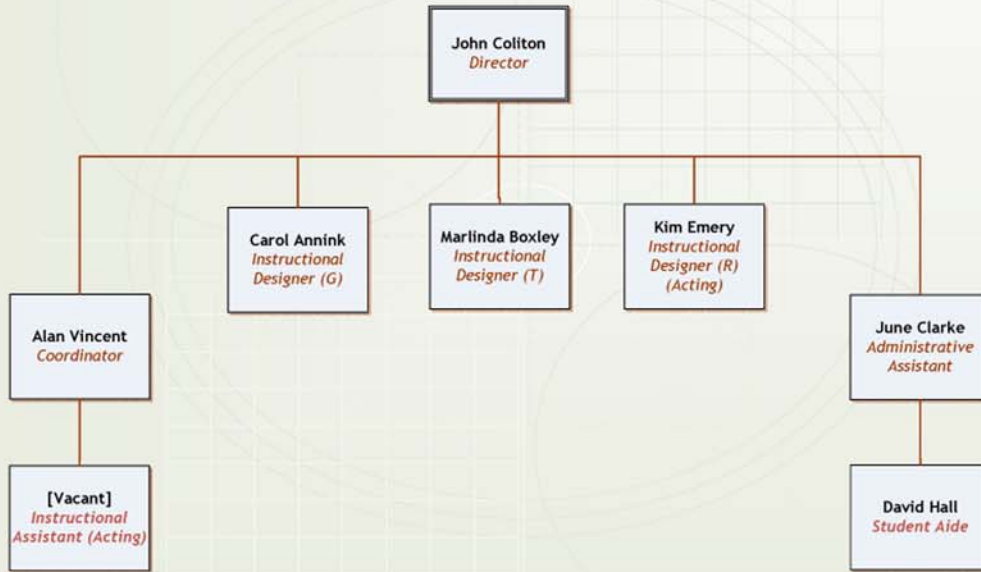

New Course Creation Process at Montgomery College

Full Time Fellowship – AY2007-2008

(Spring Semester Only Fellowship)

ID	Task	Start	Finish	2007												2008				
				Apr	May	Jun	Jul	Aug	Sep	Oct	Nov	Dec	Jan	Feb	Mar	Apr	May	Jun	Jul	Aug
1	Select Theme	4/4/2007	4/30/2007	█																
2	Select Facilitator(s)	5/1/2007	11/9/2007		█	█	█	█	█	█	█	█	█	█	█	█				
3	Call for Applications	5/1/2007	9/14/2007		█	█	█	█	█	█	█	█								
4	Approve Applications	9/17/2007	10/1/2007						█	█										
5	Fellowship	1/22/2008	5/12/2008																█	

The Center for Teaching and Learning Montgomery College

The Center for Teaching and Learning Montgomery College

Creating A Visio Drawing

Creating a Visio Drawing

The Center for Teaching and Learning
 Web Site Architecture

 <http://www.montgomerycollege.edu/ctl/>

The Center for Teaching and Learning

Web Site Architecture