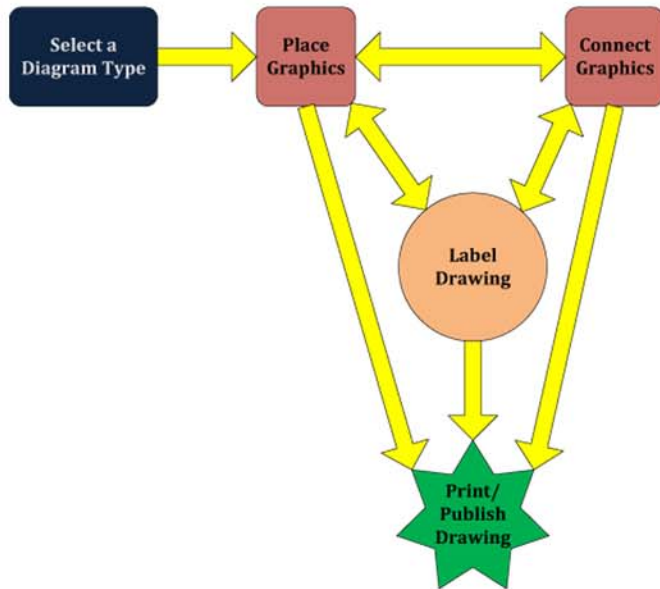

New Course Creation Process at Montgomery College

Full Time Fellowship – AY2007-2008

(Spring Semester Only Fellowship)

ID	Task	Start	Finish	2007												2008				
				Apr	May	Jun	Jul	Aug	Sep	Oct	Nov	Dec	Jan	Feb	Mar	Apr	May	Jun	Jul	Aug
1	Select Theme	4/4/2007	4/30/2007	█																
2	Select Facilitator(s)	5/1/2007	11/9/2007		█	█	█	█	█	█	█	█	█	█	█	█				
3	Call for Applications	5/1/2007	9/14/2007		█	█	█	█	█	█	█	█								
4	Approve Applications	9/17/2007	10/1/2007						█	█										
5	Fellowship	1/22/2008	5/12/2008																█	

The Center for Teaching and Learning Montgomery College

The Center for Teaching and Learning Montgomery College

Creating A Visio Drawing

Creating a Visio Drawing

The Center for Teaching and Learning
 Web Site Architecture

 <http://www.montgomerycollege.edu/ctl/>

The Center for Teaching and Learning

Web Site Architecture