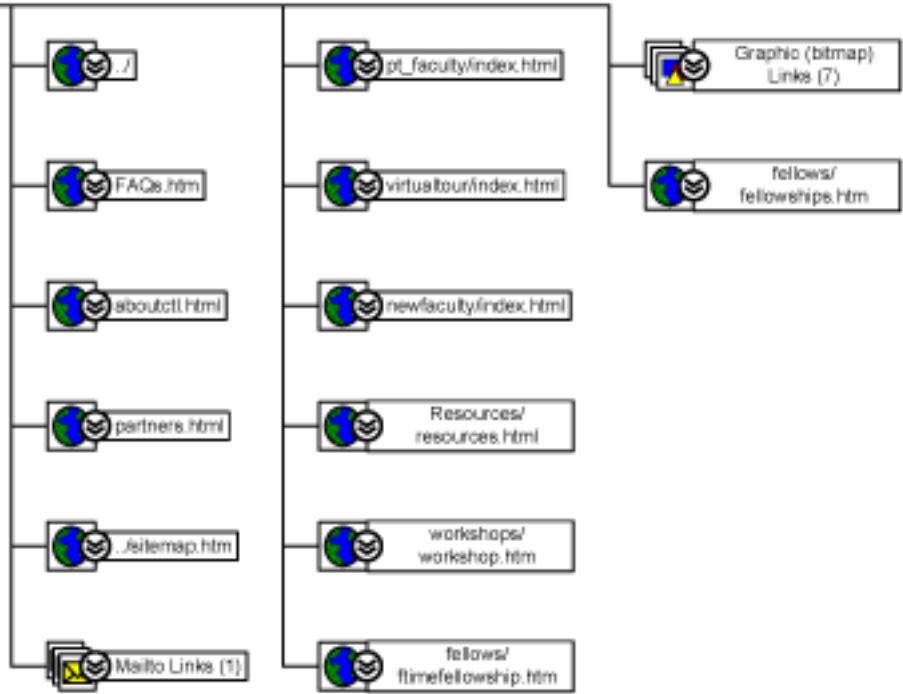

The Center for Teaching and Learning Montgomery College

The Center for Teaching and Learning Montgomery College

Creating A Visio Drawing

Creating a Visio Drawing

The Center for Teaching and Learning
 Web Site Architecture

 <http://www.montgomerycollege.edu/ctl/>

The Center for Teaching and Learning

Web Site Architecture